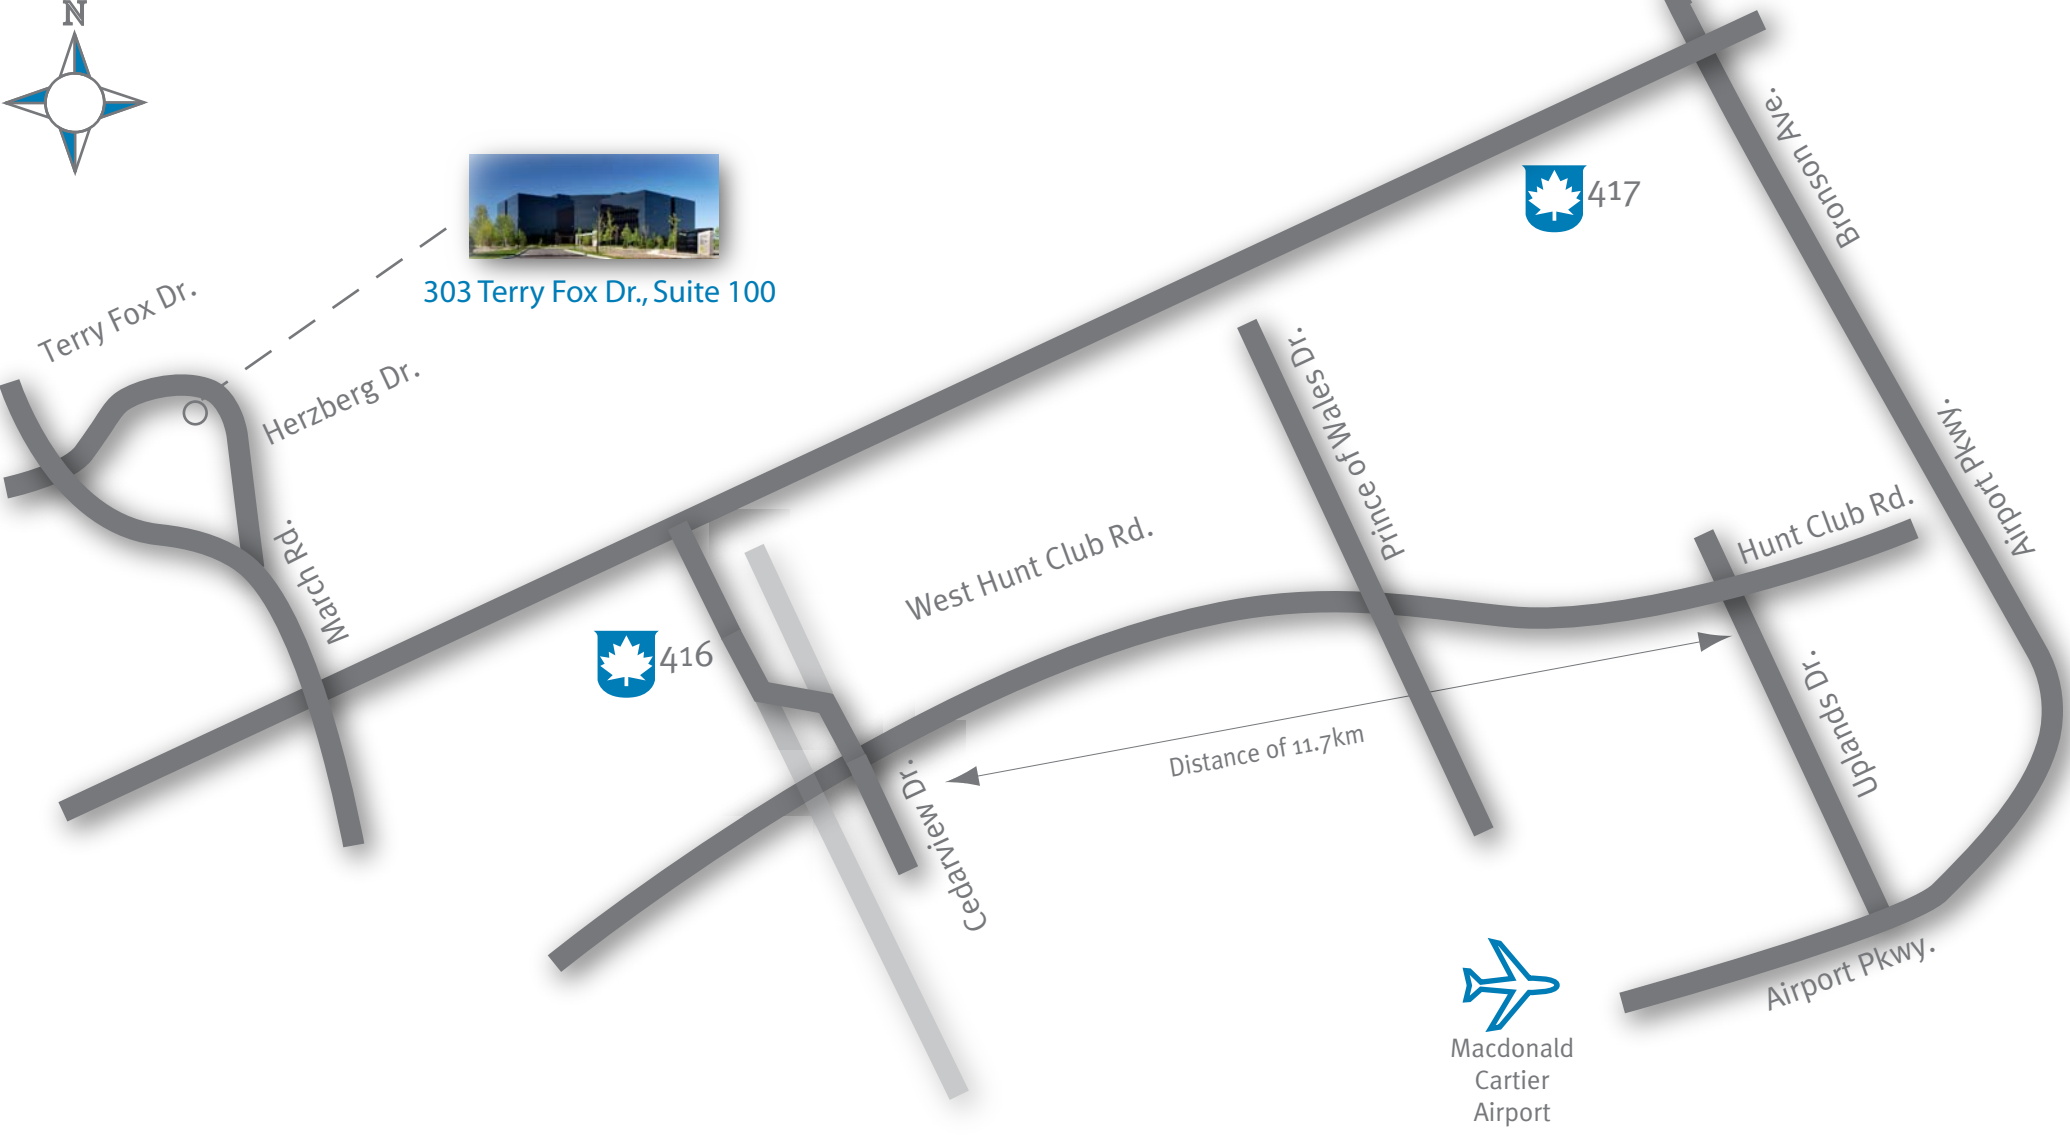

303 Terry Fox Dr., Suite 100

### Directions to COM DEV Ottawa

Exit Highway 417 West at March Road (exit 138) and go North.  
 At first traffic light, turn right on to Herzberg Road.  
 Continue along Herzberg Rd.,  
 COM DEV is located just past the point where Herzberg turns into Terry Fox Dr.  
 COM DEV is located at 303 Terry Fox Drive, Suite 100, Kanata